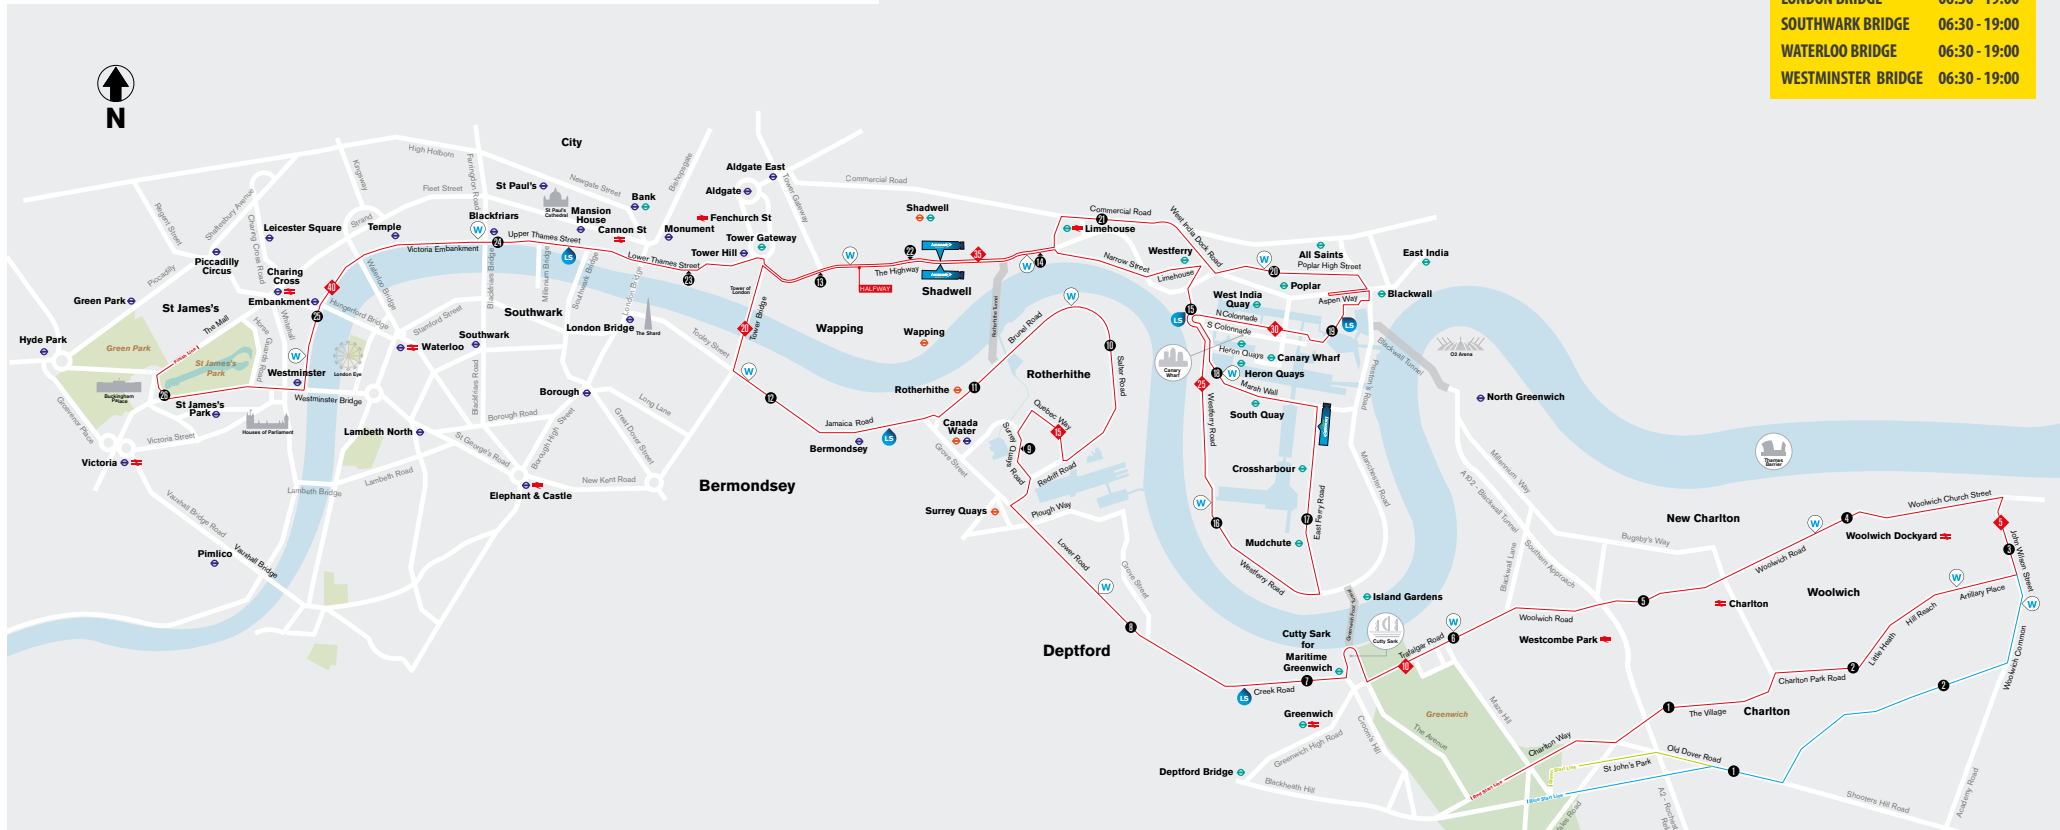

COURSE MAP

BRIDGE CLOSURE TIMES	
TOWER BRIDGE	08:00 - 19:00
LONDON BRIDGE	06:30 - 19:00
SOUTHWARK BRIDGE	06:30 - 19:00
WATERLOO BRIDGE	06:30 - 19:00
WESTMINSTER BRIDGE	06:30 - 19:00

ELEVATION PROFILE

KEY

- Buxton Natural Spring Water
- Lucozade Sports drink
- Lucozade Gel Station
- Mile Marker
- Music on course
- 10 KM Marker
- The Route