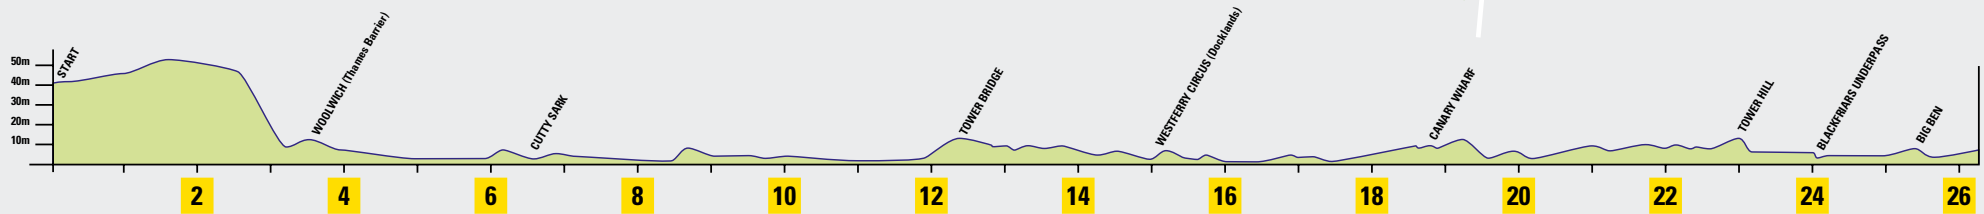

COURSE MAP

BRIDGE CLOSURE TIMES	
TOWER BRIDGE	08:00 - 19:00
LONDON BRIDGE	06:30 - 19:00
SOUTHWARK BRIDGE	06:30 - 19:00
WATERLOO BRIDGE	06:30 - 19:00
WESTMINSTER BRIDGE	06:30 - 19:00

ELEVATION PROFILE

KEY

- Buxton Natural Spring Water
- Lucozade Sports drink
- Lucozade Gel Station
- Mile Marker
- Music on course
- 10 KM Marker
- The Route