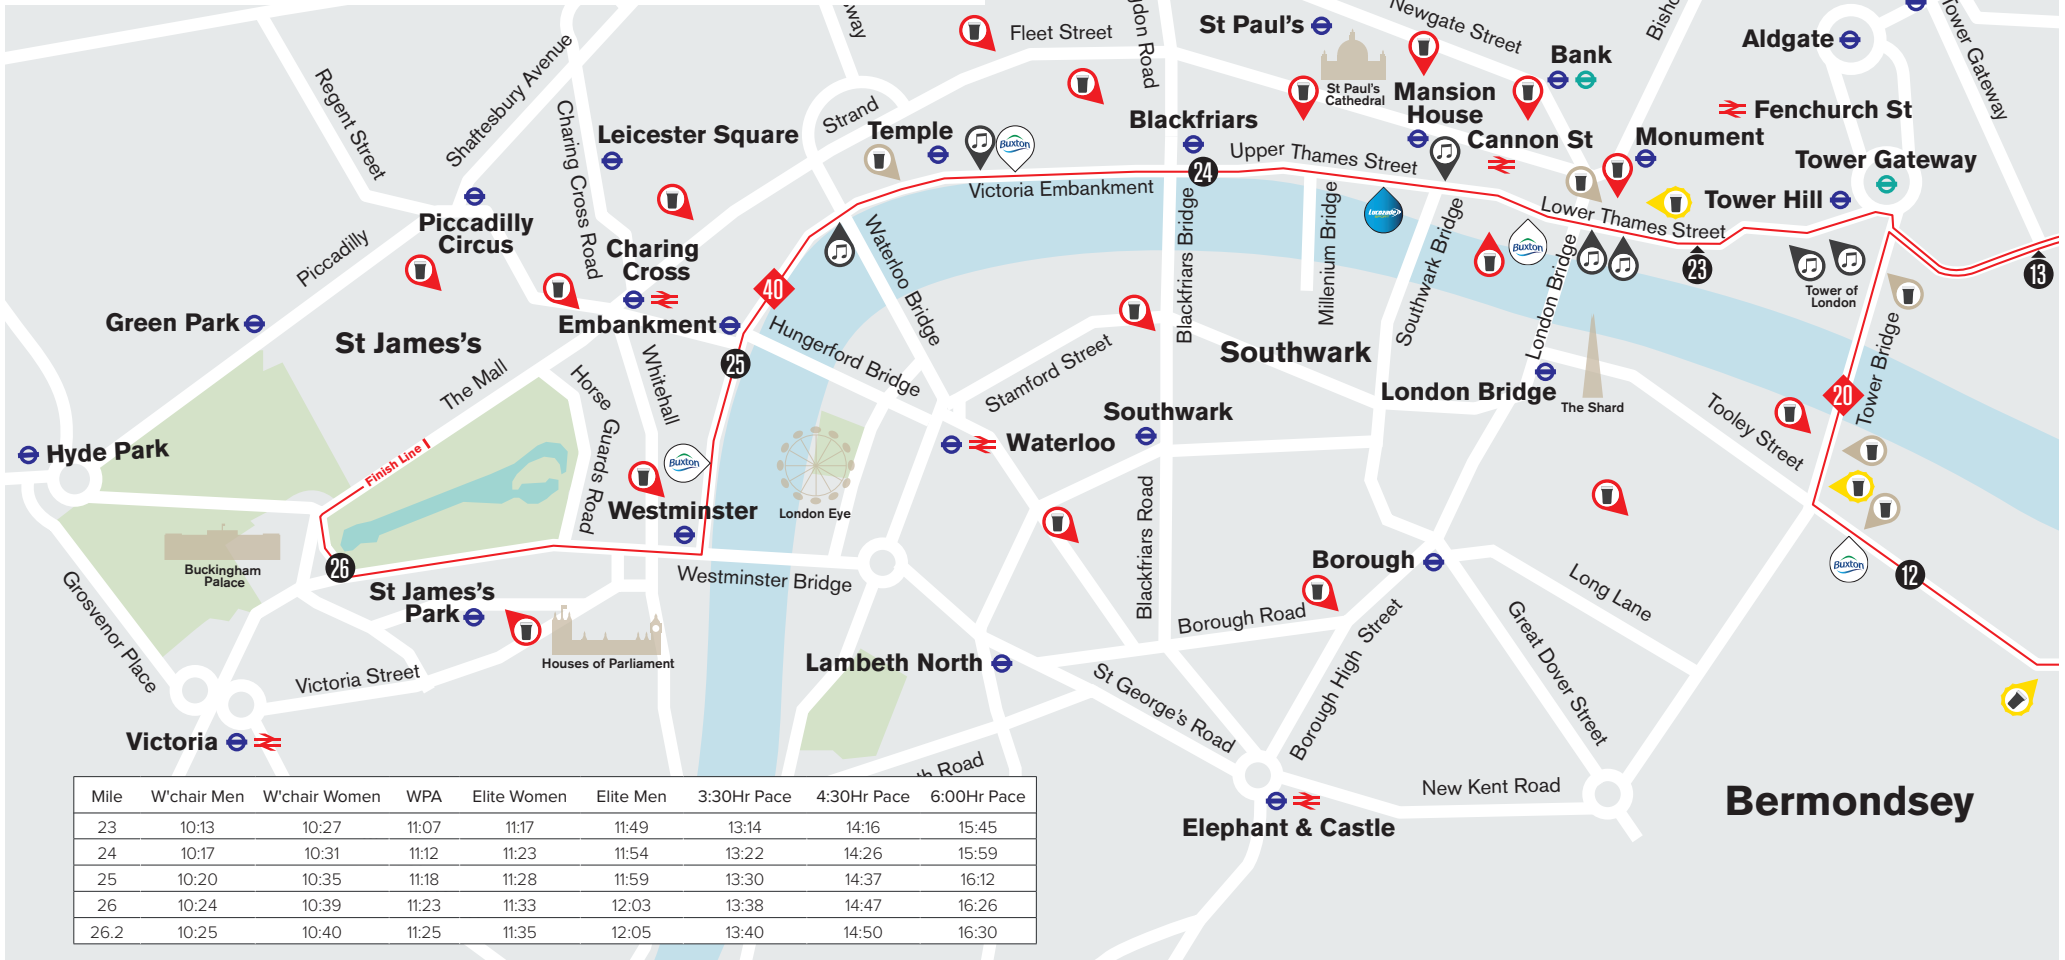

MILES 23 TO 26

THE HOME STRETCH: LONDON BRIDGE - THE MALL

KEY

-  Buxton Natural Spring Water
-  Fuller's pub on course
-  Pub on course
-  Lucozade Sports drink
-  Mile Marker
-  Pub on course with music
-  Music on course
-  KM Marker
-  The Route