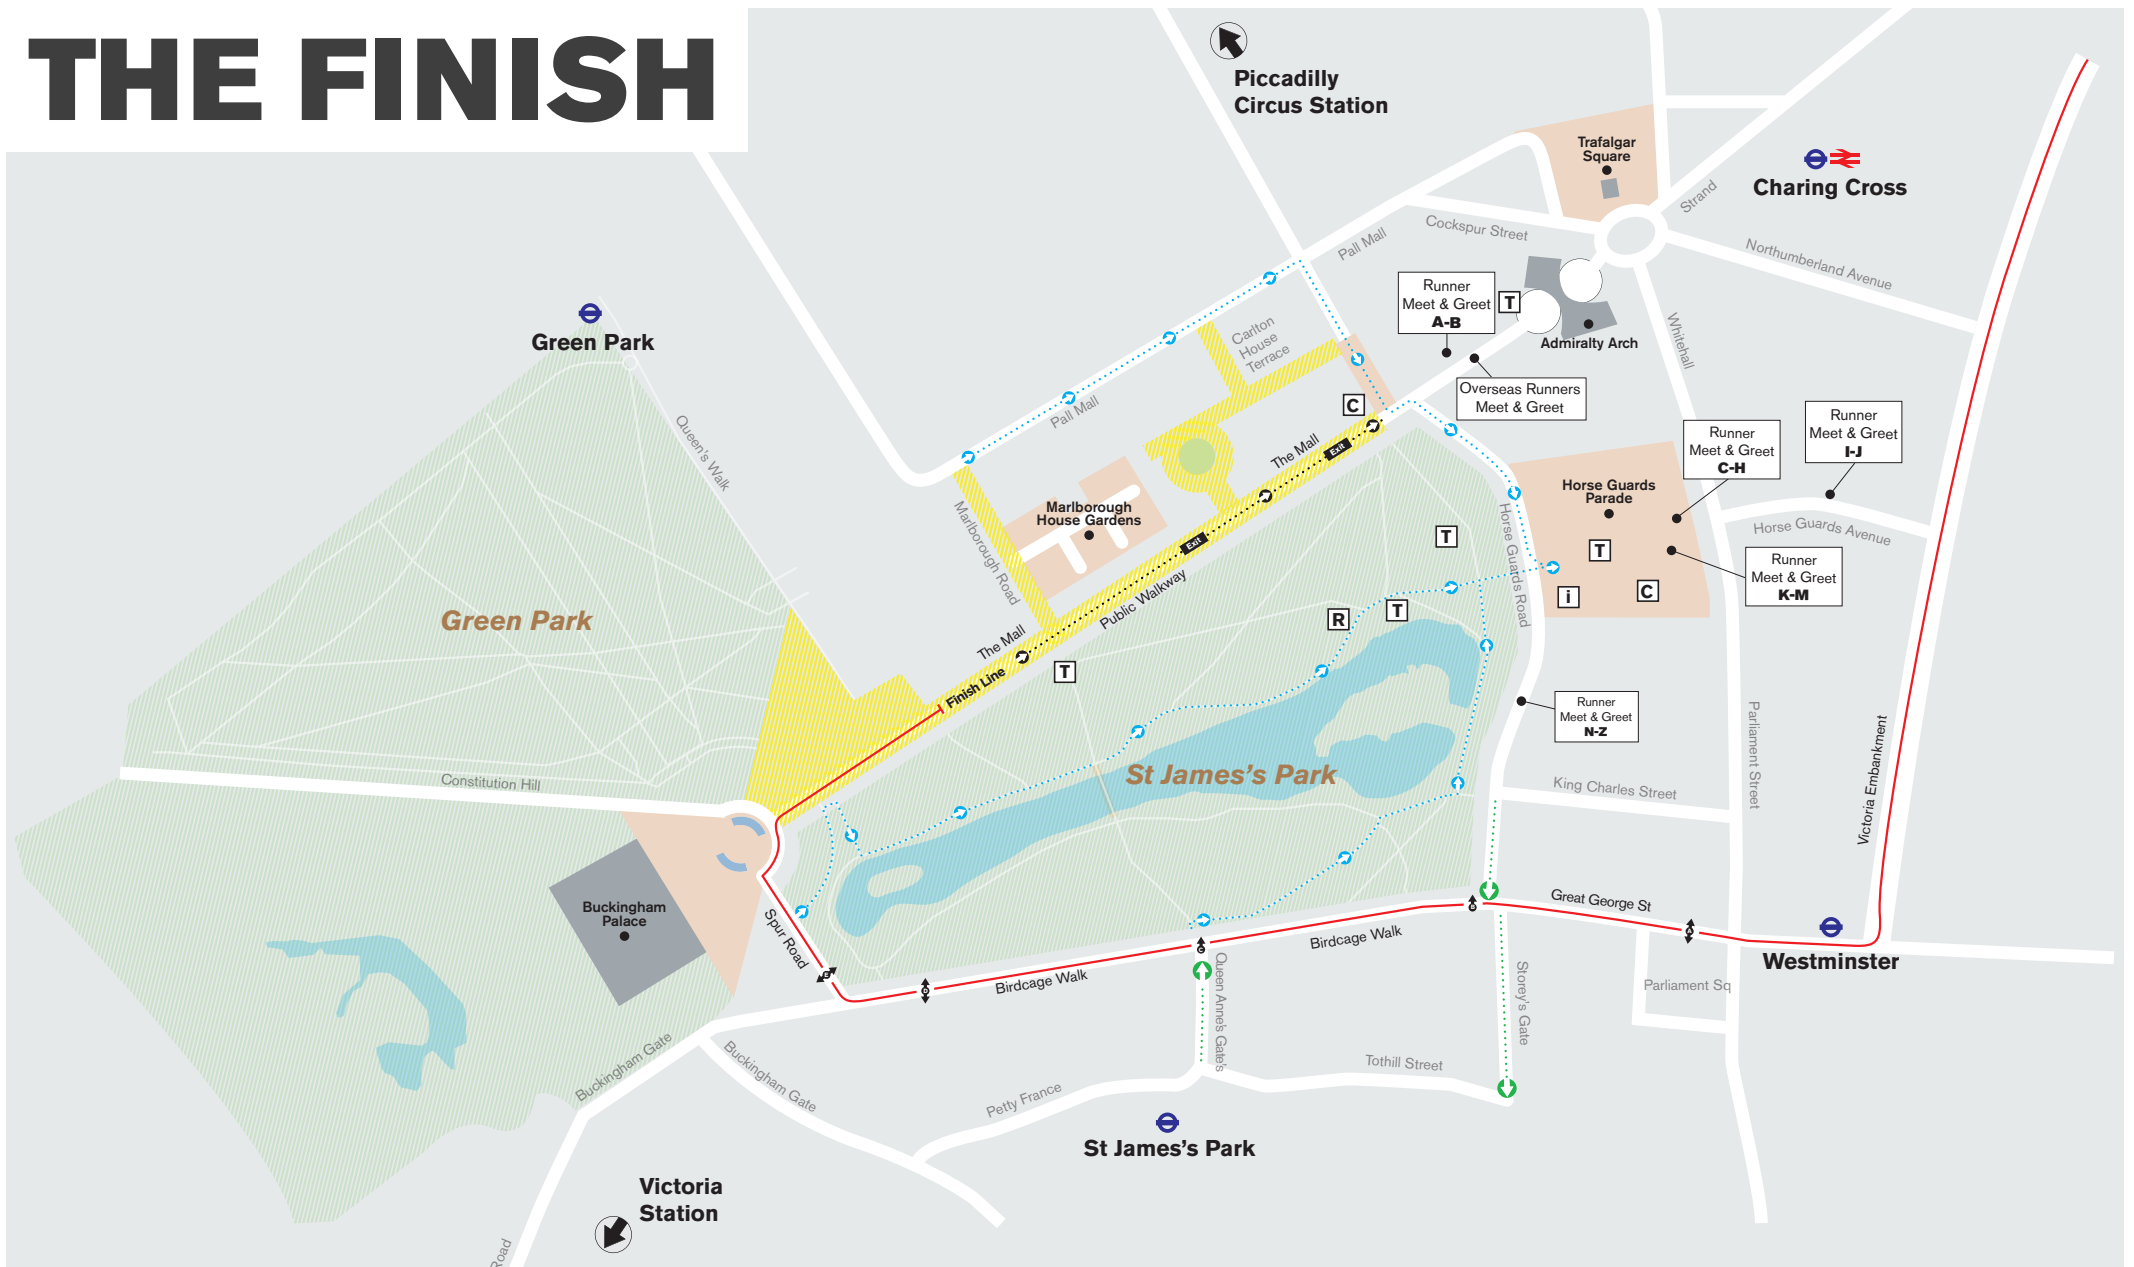

THE FINISH

KEY

-  Two Way Public Crossing Point
-  One Way Public Crossing Point
-  Pedestrians One Way
-  Route To Runner Meet & Greet
-  The Route
-  St James's Cafe
-  Toilets
-  Information
-  Secure Area - Runners Only
-  Changing