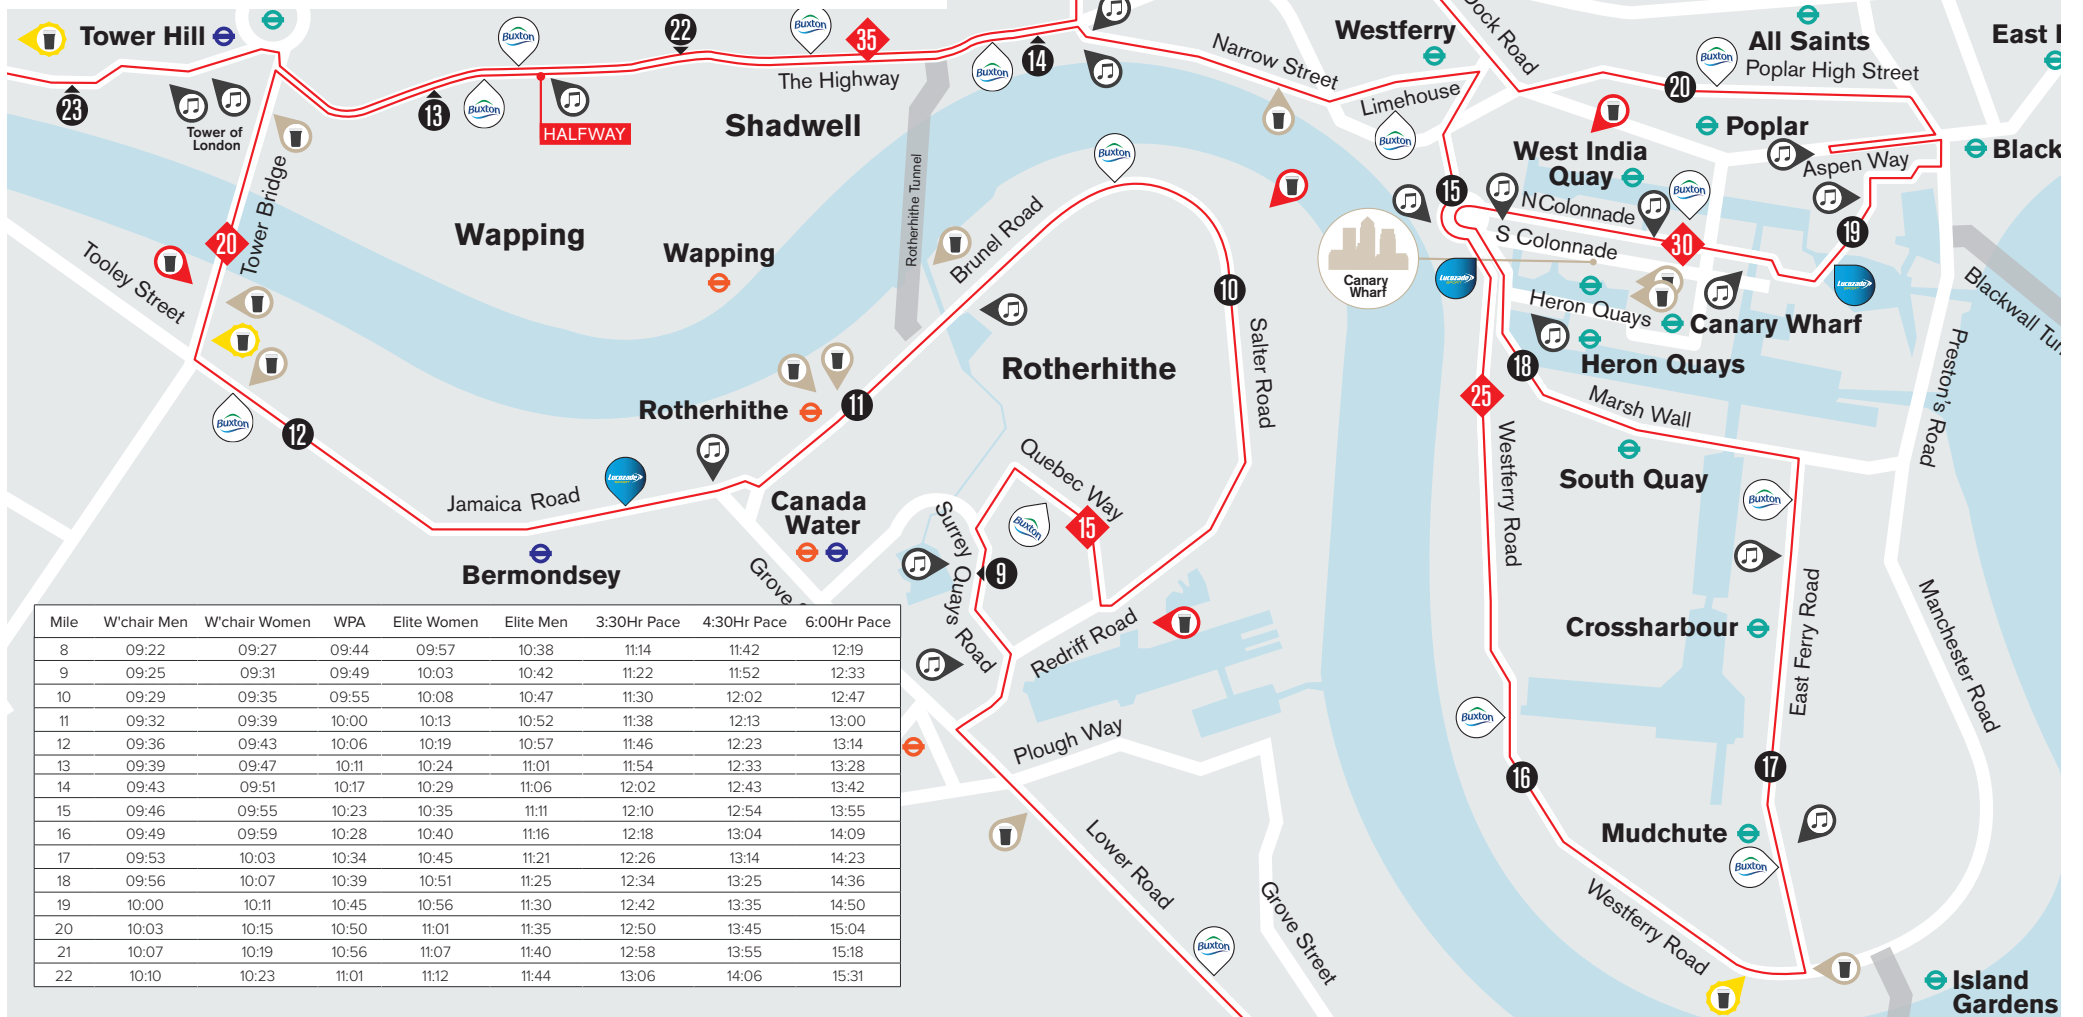

# MILES 8 TO 22

GREENWICH - THE TOWER - THE ISLE OF DOGS

## KEY

-  Buxton Natural Spring Water
-  Fuller's pub on course
-  Pub on course
-  Lucozade Sports drink
-  Mile Marker
-  Pub on course with music
-  Music on course
-  KM Marker
-  The Route